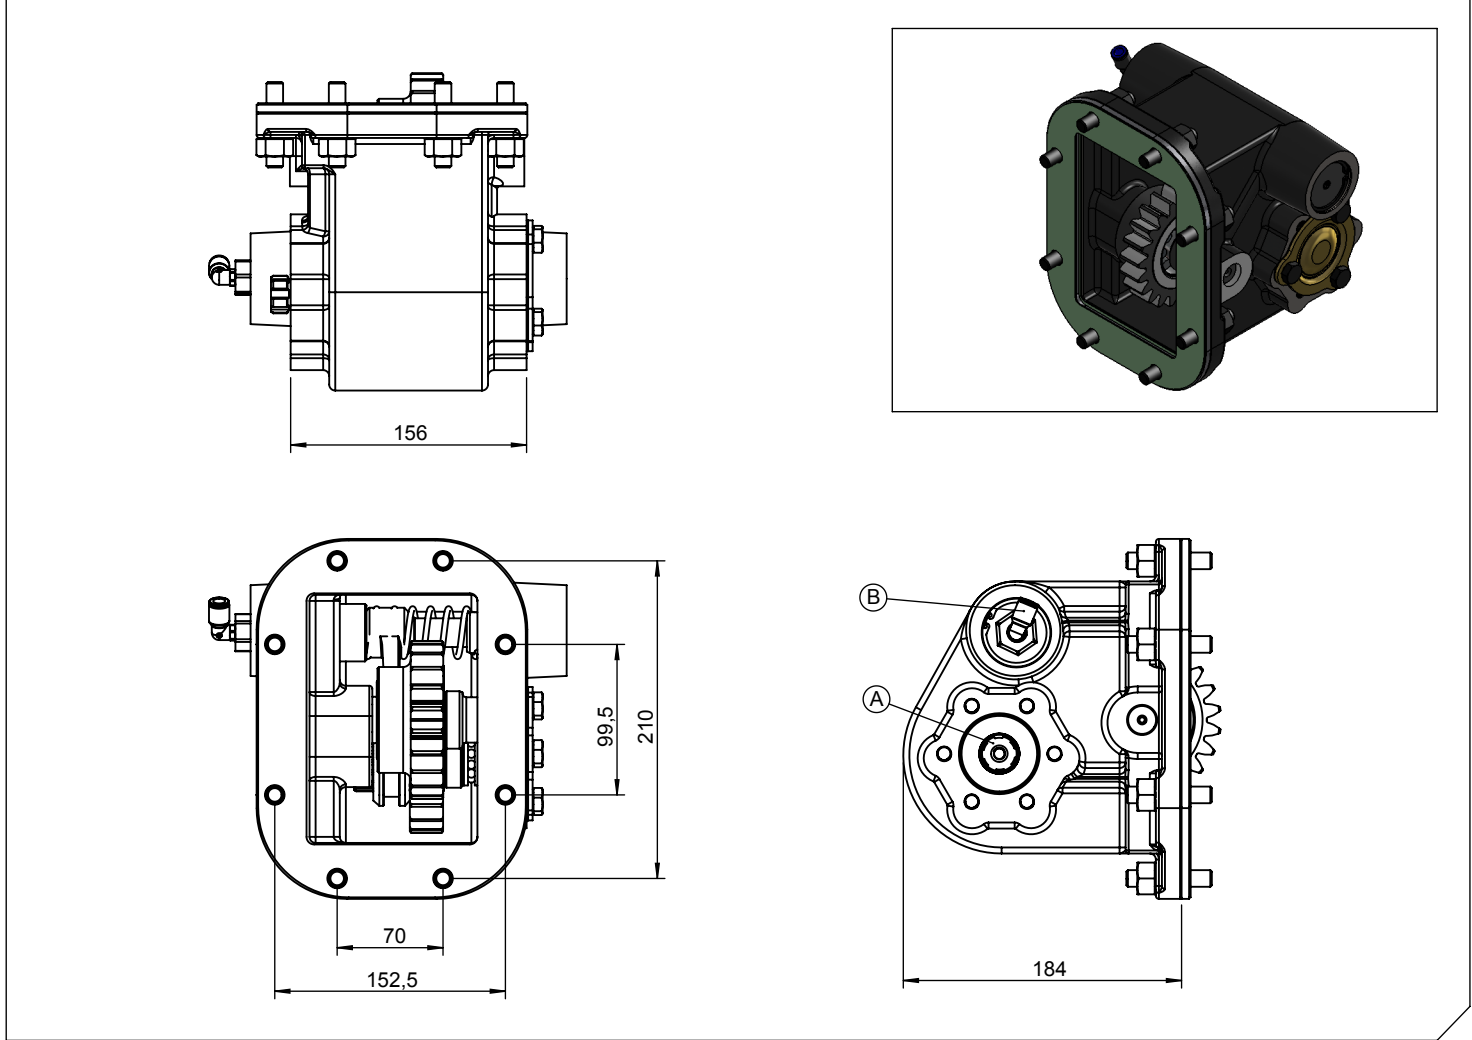

Vehicle Type	697 FIAT / 270 BMC FATİH / 180.24 IVECO / BEDFORD TM 1700 / LEYLAND BISON 2
Gearbox Type	RTO 609-613-913-6609-6610-6613 D

Product Code	FUL.08.11609.KF
---------------------	------------------------

Products Views

Component Details

A : PTO Output (Standard DIN 5462 8X32X36 ISO 4 Bolt)
 Direct mounting UNI 3 bolt mtg. adapter
 Drive flange
 B : Air Inlet R 1/4"

Technical Details

Power	Maximum Torque		Input/Output	Mounting Side	Control Type
	kW	Nm			
23,6	225	23	1/1	Underside	Pneumatic
				Weight	Sense of Rotation
				15 kg	Same as Input